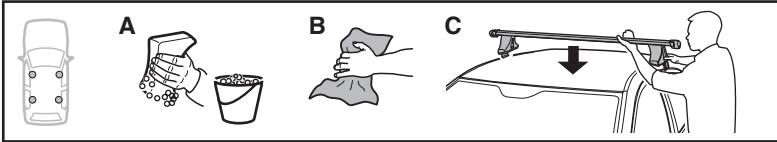

ISUZU Big Horn, 5-dr SUV, 92-97

ISUZU Trooper, 5-dr SUV, 92-97

HOLDEN Jackaroo, 5-dr SUV, 92-97

OPEL Monterey, 5-dr SUV, 92-97

VAUXHALL Monterey, 5-dr SUV, 93-97

5

	X mm	Y mm	X inch	Y inch
ISUZU Big Horn , 3-dr SUV, 93-97	125 mm	720 mm	4 ⁷ / ₈ "	28 ³ / ₈ "
ISUZU Trooper , 3-dr SUV, 93-97	125 mm	720 mm	4 ⁷ / ₈ "	28 ³ / ₈ "
HOLDEN Jackaroo , 3-dr SUV, 93-97	125 mm	720 mm	4 ⁷ / ₈ "	28 ³ / ₈ "
OPEL Monterey , 3-dr SUV, 93-97	125 mm	720 mm	4 ⁷ / ₈ "	28 ³ / ₈ "
VAUXHALL Monterey , 3-dr SUV, 93-97	125 mm	720 mm	4 ⁷ / ₈ "	28 ³ / ₈ "