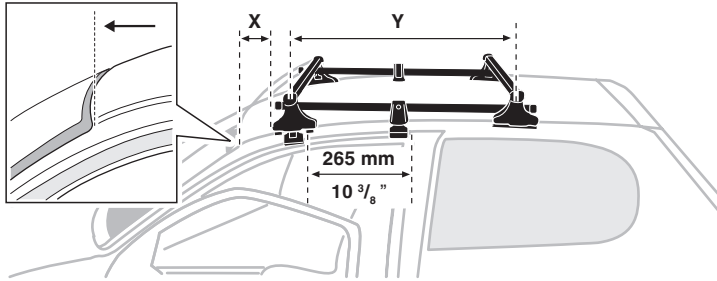

ISUZU Big Horn, 5-dr SUV, 92-97

ISUZU Trooper, 5-dr SUV, 92-97

HOLDEN Jackaroo, 5-dr SUV, 92-97

OPEL Monterey, 5-dr SUV, 92-97

VAUXHALL Monterey, 5-dr SUV, 93-97

5

	X mm	Y mm	X inch	Y inch
ISUZU Big Horn , 3-dr SUV, 93-97	125 mm	720 mm	4 ⁷ / ₈ "	28 ³ / ₈ "
ISUZU Trooper , 3-dr SUV, 93-97	125 mm	720 mm	4 ⁷ / ₈ "	28 ³ / ₈ "
HOLDEN Jackaroo , 3-dr SUV, 93-97	125 mm	720 mm	4 ⁷ / ₈ "	28 ³ / ₈ "
OPEL Monterey , 3-dr SUV, 93-97	125 mm	720 mm	4 ⁷ / ₈ "	28 ³ / ₈ "
VAUXHALL Monterey , 3-dr SUV, 93-97	125 mm	720 mm	4 ⁷ / ₈ "	28 ³ / ₈ "