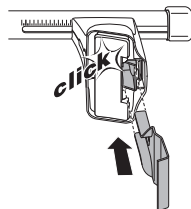

ISUZU Big Horn, 5-dr SUV, 92-97

ISUZU Trooper, 5-dr SUV, 92-97

HOLDEN Jackaroo, 5-dr SUV, 92-97

OPEL Monterey, 5-dr SUV, 92-97

VAUXHALL Monterey, 5-dr SUV, 93-97

5

	X mm	Y mm	X inch	Y inch
ISUZU Big Horn , 3-dr SUV, 93-97	125 mm	720 mm	4 ⁷ / ₈ "	28 ³ / ₈ "
ISUZU Trooper , 3-dr SUV, 93-97	125 mm	720 mm	4 ⁷ / ₈ "	28 ³ / ₈ "
HOLDEN Jackaroo , 3-dr SUV, 93-97	125 mm	720 mm	4 ⁷ / ₈ "	28 ³ / ₈ "
OPEL Monterey , 3-dr SUV, 93-97	125 mm	720 mm	4 ⁷ / ₈ "	28 ³ / ₈ "
VAUXHALL Monterey , 3-dr SUV, 93-97	125 mm	720 mm	4 ⁷ / ₈ "	28 ³ / ₈ "