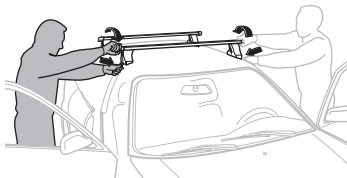

ISUZU Big Horn, 5-dr SUV, 92-97

ISUZU Trooper, 5-dr SUV, 92-97

HOLDEN Jackaroo, 5-dr SUV, 92-97

OPEL Monterey, 5-dr SUV, 92-97

VAUXHALL Monterey, 5-dr SUV, 93-97

5

	X mm	Y mm	X inch	Y inch
ISUZU Big Horn , 3-dr SUV, 93-97	125 mm	720 mm	4 ⁷ / ₈ "	28 ³ / ₈ "
ISUZU Trooper , 3-dr SUV, 93-97	125 mm	720 mm	4 ⁷ / ₈ "	28 ³ / ₈ "
HOLDEN Jackaroo , 3-dr SUV, 93-97	125 mm	720 mm	4 ⁷ / ₈ "	28 ³ / ₈ "
OPEL Monterey , 3-dr SUV, 93-97	125 mm	720 mm	4 ⁷ / ₈ "	28 ³ / ₈ "
VAUXHALL Monterey , 3-dr SUV, 93-97	125 mm	720 mm	4 ⁷ / ₈ "	28 ³ / ₈ "