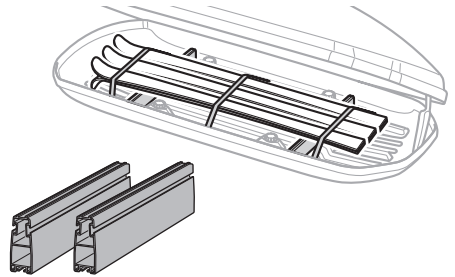

Thule Box Ski Carrier Adapter

694500 → Pacific 500

694600 → Pacific 600

694700 → Pacific 700

694800 → Pacific 200, 780