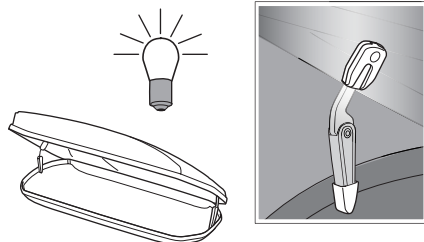

Thule T-track Adapter

696400 → 24x30 mm

697400 → 20x27 mm

Thule MultiLift

572004

Thule Box Light

695100

Thule Box Ski Carrier Adapter