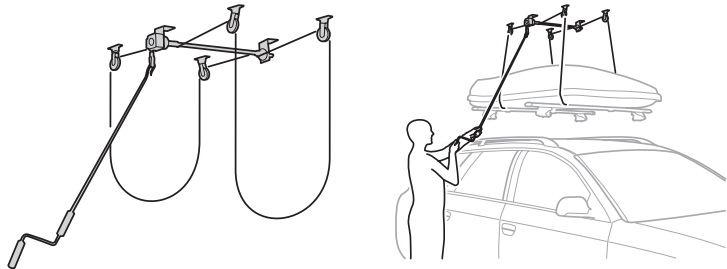

Thule T-track Adapter

696400 → 24x30 mm

697400 → 20x27 mm

Thule MultiLift

572004

Thule Box Light

695100

Thule Box Ski Carrier Adapter