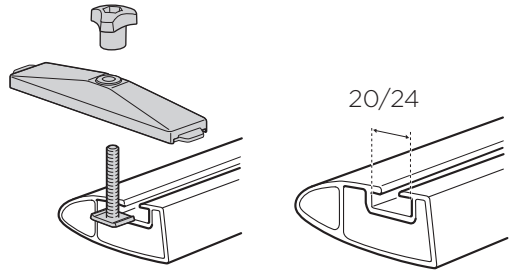

Thule T-track Adapter

696400 → 24x30 mm

697400 → 20x27 mm

Thule MultiLift

572004

Thule Box Light

695100

Thule Box Ski Carrier Adapter