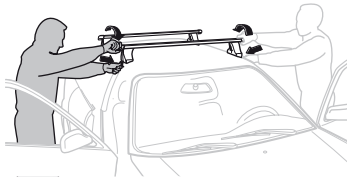

1. **GB/US** Tighten alternately
2. **D** Die Schrauben abwechselnd anziehen
3. **F** Serrer alternativement chaque côté
4. **NL** Afwisselend aan de linker- en de rechterkant aandraaien
5. **I** Alternare il serraggio delle viti
6. **E** Serrare alternativamente
7. **PT** Aperte alternadamente
8. **S** Dra åt växelvis

1. **FIN** Kierrä vuorotellen
2. **EST** Pinguldage vaheldumisi
3. **LAT** Pielvelciēt pamišus
4. **LIT** Užsukinėkite pakaitomis
5. **PL** Śruby dokręcaj naprzemiennie
6. **RU** Затягивайте попеременно
7. **CZ** Pokrétla багаžníka dokręcaj dokręcaj naprzemiennie.
8. **SK** Doťahujte striedavo
9. **SLO** Privijajte izmenično.
10. **HR** Naizmjenično zategnite
11. **HU** Egymástól függetlenül szorítandó
12. **GR** Σφιγγετε εναλλάξ
13. **TR** Dönüşümlü sıkın
14. **中文** 交替拧紧
15. **한국어** 번갈아 가며 조이십시오.
16. **日本語** 交互に締め付けてください。
17. **ไทย** ชั่งในแบบสลับ