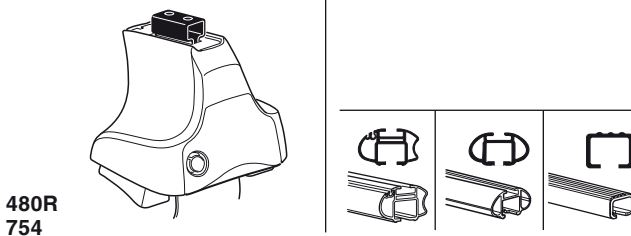

Kit 1086

- NISSAN King Cab**, 2-dr Single Cab, 86-97
- NISSAN King Cab**, 2-dr Single Cab, 98-01, 02-05
- NISSAN King Cab**, 2-dr Extended Cab, 86-97
- NISSAN King Cab**, 2-dr Extended Cab, 98-01, 02-05
- NISSAN King Cab**, 4-dr Double Cab, 86-97
- NISSAN King Cab**, 4-dr Double Cab, 98-01, 02-05
- NISSAN NP300**, 2-dr Single Cab, 09–
- NISSAN NP300**, 2-dr Extended Cab, 09–
- NISSAN NP300**, 4-dr Double Cab, 09–
- NISSAN Pathfinder (WD21)**, 3-dr SUV, 86-96
- NISSAN Pathfinder (WD21)**, 5-dr SUV, 89-96
- NISSAN Terrano (WD21)**, 3-dr SUV, 86-96
- NISSAN Terrano (WD21)**, 5-dr SUV, 86-96