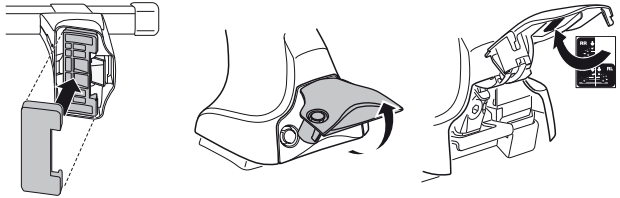

NISSAN Pathfinder (WD21), 5-dr SUV, 89-96

NISSAN Terrano (WD21), 5-dr SUV, 86-96

5

	X mm	Y mm	X inch	Y inch
NISSAN King Cab, 2-dr Single Cab, 86-97	280 mm	–	11"	–
NISSAN King Cab, 2-dr Single Cab, 98-01, 02-05	260 mm	–	10 1/4"	–
NISSAN King Cab, 2-dr Extended Cab, 86-97	280 mm	–	11"	–
NISSAN King Cab, 2-dr Extended Cab, 98-01, 02-05	245 mm	–	9 5/8"	–
NISSAN NP300, 2-dr Single Cab, 09–	260 mm	–	10 1/4"	–
NISSAN NP300, 2-dr Extended Cab, 09–	245 mm	–	9 5/8"	–