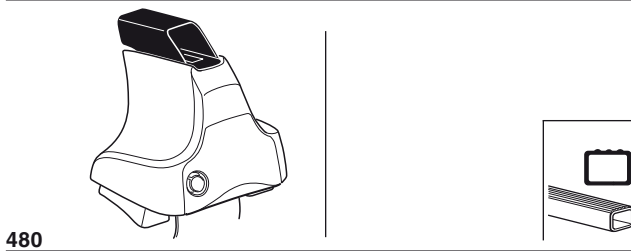

Kit 1086

- **NISSAN King Cab**, 2-dr Single Cab, 86-97
- **NISSAN King Cab**, 2-dr Single Cab, 98-01, 02-05
- **NISSAN King Cab**, 2-dr Extended Cab, 86-97
- **NISSAN King Cab**, 2-dr Extended Cab, 98-01, 02-05
- **NISSAN King Cab**, 4-dr Double Cab, 86-97
- **NISSAN King Cab**, 4-dr Double Cab, 98-01, 02-05
- **NISSAN NP300**, 2-dr Single Cab, 09–
- **NISSAN NP300**, 2-dr Extended Cab, 09–
- **NISSAN NP300**, 4-dr Double Cab, 09–
- **NISSAN Pathfinder (WD21)**, 3-dr SUV, 86-96
- **NISSAN Pathfinder (WD21)**, 5-dr SUV, 89-96
- **NISSAN Terrano (WD21)**, 3-dr SUV, 86-96
- **NISSAN Terrano (WD21)**, 5-dr SUV, 86-96

**480R
754**