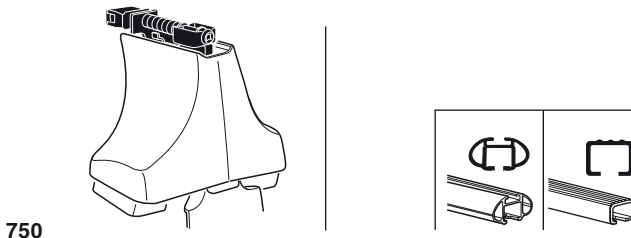

Kit 1086

- **NISSAN King Cab**, 2-dr Single Cab, 86-97
- **NISSAN King Cab**, 2-dr Single Cab, 98-01, 02-05
- **NISSAN King Cab**, 2-dr Extended Cab, 86-97
- **NISSAN King Cab**, 2-dr Extended Cab, 98-01, 02-05
- **NISSAN King Cab**, 4-dr Double Cab, 86-97
- **NISSAN King Cab**, 4-dr Double Cab, 98-01, 02-05
- **NISSAN NP300**, 2-dr Single Cab, 09–
- **NISSAN NP300**, 2-dr Extended Cab, 09–
- **NISSAN NP300**, 4-dr Double Cab, 09–
- **NISSAN Pathfinder (WD21)**, 3-dr SUV, 86-96
- **NISSAN Pathfinder (WD21)**, 5-dr SUV, 89-96
- **NISSAN Terrano (WD21)**, 3-dr SUV, 86-96
- **NISSAN Terrano (WD21)**, 5-dr SUV, 86-96

480

750