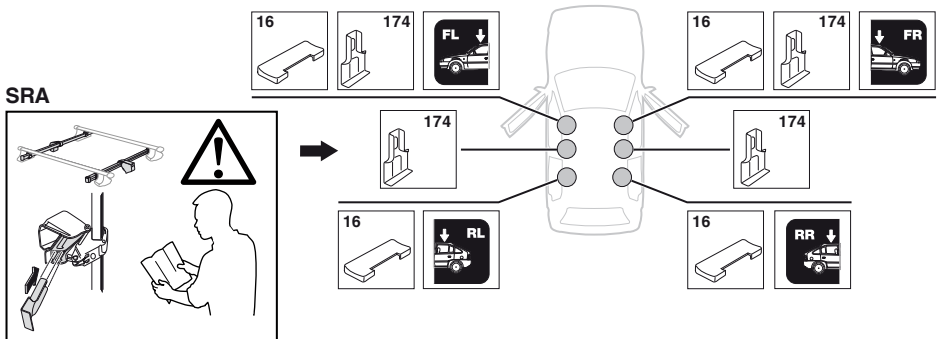

NISSAN Pathfinder (WD21), 3-dr SUV, 86-96
NISSAN Terrano (WD21), 3-dr SUV, 86-96