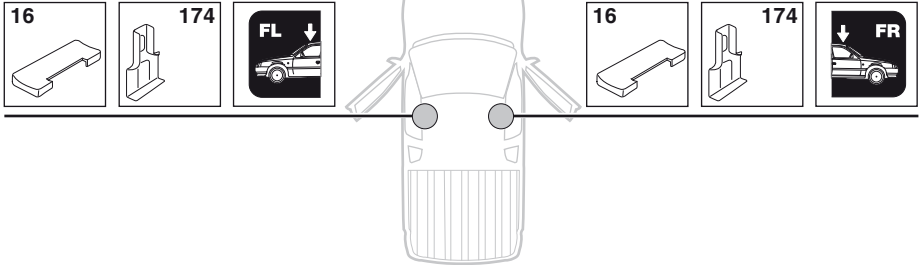

4

NISSAN King Cab, 2-dr Single Cab, 86-97
NISSAN King Cab, 2-dr Single Cab, 98-01, 02-05
NISSAN King Cab, 2-dr Extended Cab, 86-97
NISSAN King Cab, 2-dr Extended Cab, 98-01, 02-05
NISSAN NP300, 2-dr Single Cab, 09–
NISSAN NP300, 2-dr Extended Cab, 09–