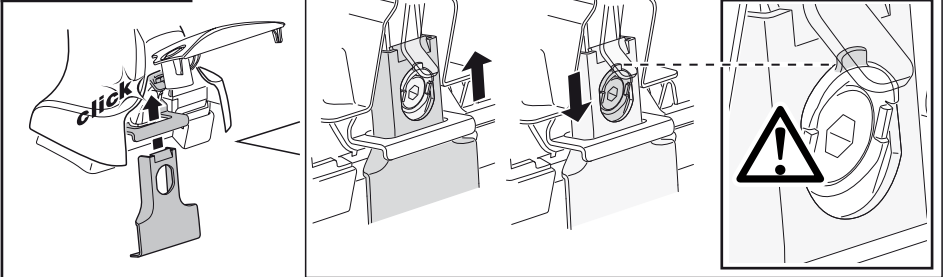

NISSAN Pathfinder (WD21), 5-dr SUV, 89-96

NISSAN Terrano (WD21), 5-dr SUV, 86-96

5

	X mm	Y mm	X inch	Y inch
NISSAN King Cab, 2-dr Single Cab, 86-97	280 mm	–	11"	–
NISSAN King Cab, 2-dr Single Cab, 98-01, 02-05	260 mm	–	10 1/4"	–
NISSAN King Cab, 2-dr Extended Cab, 86-97	280 mm	–	11"	–
NISSAN King Cab, 2-dr Extended Cab, 98-01, 02-05	245 mm	–	9 5/8"	–
NISSAN NP300, 2-dr Single Cab, 09–	260 mm	–	10 1/4"	–
NISSAN NP300, 2-dr Extended Cab, 09–	245 mm	–	9 5/8"	–