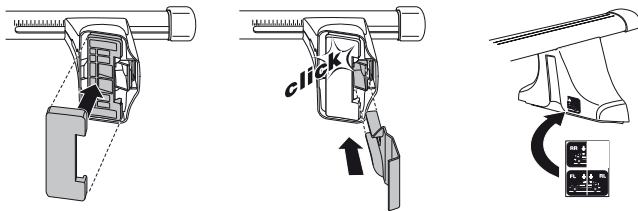

NISSAN Pathfinder (WD21), 5-dr SUV, 89-96

NISSAN Terrano (WD21), 5-dr SUV, 86-96

5

	X mm	Y mm	X inch	Y inch
NISSAN King Cab, 2-dr Single Cab, 86-97	280 mm	–	11"	–
NISSAN King Cab, 2-dr Single Cab, 98-01, 02-05	260 mm	–	10 1/4"	–
NISSAN King Cab, 2-dr Extended Cab, 86-97	280 mm	–	11"	–
NISSAN King Cab, 2-dr Extended Cab, 98-01, 02-05	245 mm	–	9 5/8"	–
NISSAN NP300, 2-dr Single Cab, 09–	260 mm	–	10 1/4"	–
NISSAN NP300, 2-dr Extended Cab, 09–	245 mm	–	9 5/8"	–