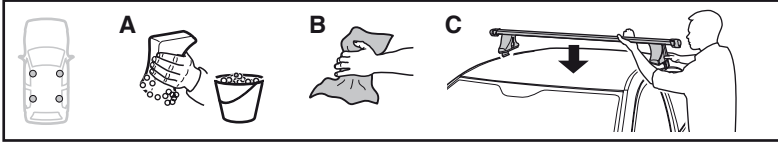

5

	X mm	Y mm	X inch	Y inch
NISSAN King Cab, 4-dr Double Cab, 86-97	300 mm	700 mm	11 ³/₄ "	27 ¹/₂ "
NISSAN King Cab, 4-dr Double Cab, 98-01, 02-05	270 mm	700 mm	10 ⁵/₈ "	27 ¹/₂ "
NISSAN Pathfinder (WD21), 5-dr SUV, 89-96	420 mm	700 mm	16 ¹/₄ "	27 ¹/₂ "
NISSAN Terrano (WD21), 5-dr SUV, 86-96	420 mm	700 mm	16 ¹/₄ "	27 ¹/₂ "
NISSAN NP300, 4-dr Double Cab, 09-	270 mm	700 mm	10 ⁵/₈ "	27 ¹/₂ "