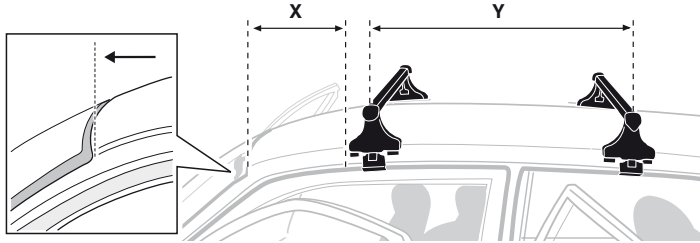

5

	X mm	Y mm	X inch	Y inch
NISSAN King Cab, 4-dr Double Cab, 86-97	300 mm	700 mm	11 ³/₄ "	27 ¹/₂ "
NISSAN King Cab, 4-dr Double Cab, 98-01, 02-05	270 mm	700 mm	10 ⁵/₈ "	27 ¹/₂ "
NISSAN Pathfinder (WD21), 5-dr SUV, 89-96	420 mm	700 mm	16 ¹/₄ "	27 ¹/₂ "
NISSAN Terrano (WD21), 5-dr SUV, 86-96	420 mm	700 mm	16 ¹/₄ "	27 ¹/₂ "
NISSAN NP300, 4-dr Double Cab, 09-	270 mm	700 mm	10 ⁵/₈ "	27 ¹/₂ "