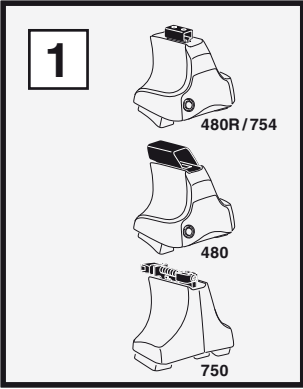

480R/754

x1 **x4** **x4** **x4**

480

x1 **x4** **x4**

750

  x2  x2  x2  x4	  x2	  x2  x2  x4  x4	  x2  x2	  x2
---	--	--	---	--

174 **x4** **16** **x4** **x1**

Kit

3

754

750

1

2

	X
NISSAN King Cab, 2-dr Single Cab, 86-97	38
NISSAN King Cab, 2-dr Single Cab, 98-01, 02-05	37,5
NISSAN King Cab, 2-dr Extended Cab, 86-97	38
NISSAN King Cab, 2-dr Extended Cab, 98-01, 02-05	37,5
NISSAN King Cab, 4-dr Double Cab, 86-97	38
NISSAN King Cab, 4-dr Double Cab, 98-01, 02-05	38
NISSAN NP300, 2-dr Single Cab, 09-	37,5
NISSAN NP300, 2-dr Extended Cab, 09-	37,5
NISSAN NP300, 4-dr Double Cab, 09-	38
NISSAN Pathfinder (WD21), 3-dr SUV, 86-96	38
NISSAN Pathfinder (WD21), 5-dr SUV, 89-96	37
NISSAN Terrano (WD21), 3-dr SUV, 86-96	37
NISSAN Terrano (WD21), 5-dr SUV, 86-96	37