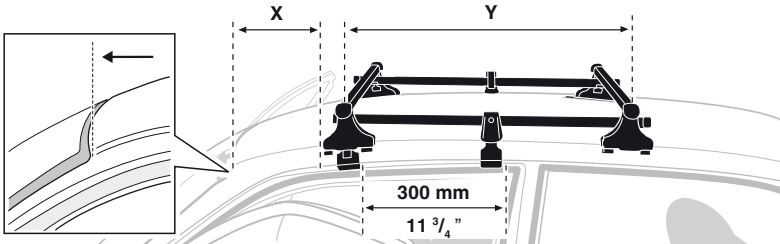

NISSAN Pathfinder (WD21), 5-dr SUV, 89-96

NISSAN Terrano (WD21), 5-dr SUV, 86-96

5

	X mm	Y mm	X inch	Y inch
NISSAN King Cab, 2-dr Single Cab, 86-97	280 mm	–	11"	–
NISSAN King Cab, 2-dr Single Cab, 98-01, 02-05	260 mm	–	10 1/4"	–
NISSAN King Cab, 2-dr Extended Cab, 86-97	280 mm	–	11"	–
NISSAN King Cab, 2-dr Extended Cab, 98-01, 02-05	245 mm	–	9 5/8"	–
NISSAN NP300, 2-dr Single Cab, 09–	260 mm	–	10 1/4"	–
NISSAN NP300, 2-dr Extended Cab, 09–	245 mm	–	9 5/8"	–