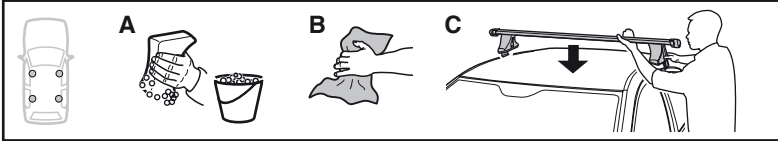

NISSAN Pathfinder (WD21), 5-dr SUV, 89-96

NISSAN Terrano (WD21), 5-dr SUV, 86-96

5

	X mm	Y mm	X inch	Y inch
NISSAN King Cab, 2-dr Single Cab, 86-97	280 mm	–	11"	–
NISSAN King Cab, 2-dr Single Cab, 98-01, 02-05	260 mm	–	10 1/4"	–
NISSAN King Cab, 2-dr Extended Cab, 86-97	280 mm	–	11"	–
NISSAN King Cab, 2-dr Extended Cab, 98-01, 02-05	245 mm	–	9 5/8"	–
NISSAN NP300, 2-dr Single Cab, 09–	260 mm	–	10 1/4"	–
NISSAN NP300, 2-dr Extended Cab, 09–	245 mm	–	9 5/8"	–