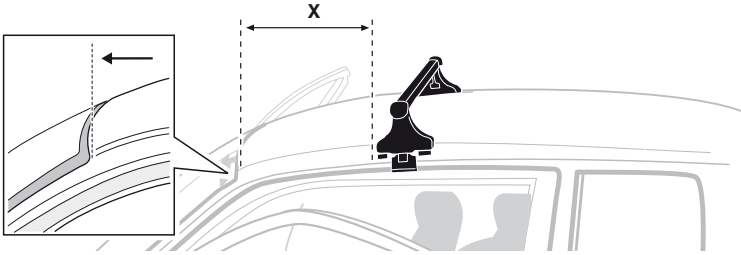

NISSAN Pathfinder (WD21), 5-dr SUV, 89-96

NISSAN Terrano (WD21), 5-dr SUV, 86-96

5

	X mm	Y mm	X inch	Y inch
NISSAN King Cab, 2-dr Single Cab, 86-97	280 mm	–	11"	–
NISSAN King Cab, 2-dr Single Cab, 98-01, 02-05	260 mm	–	10 1/4"	–
NISSAN King Cab, 2-dr Extended Cab, 86-97	280 mm	–	11"	–
NISSAN King Cab, 2-dr Extended Cab, 98-01, 02-05	245 mm	–	9 5/8"	–
NISSAN NP300, 2-dr Single Cab, 09–	260 mm	–	10 1/4"	–
NISSAN NP300, 2-dr Extended Cab, 09–	245 mm	–	9 5/8"	–