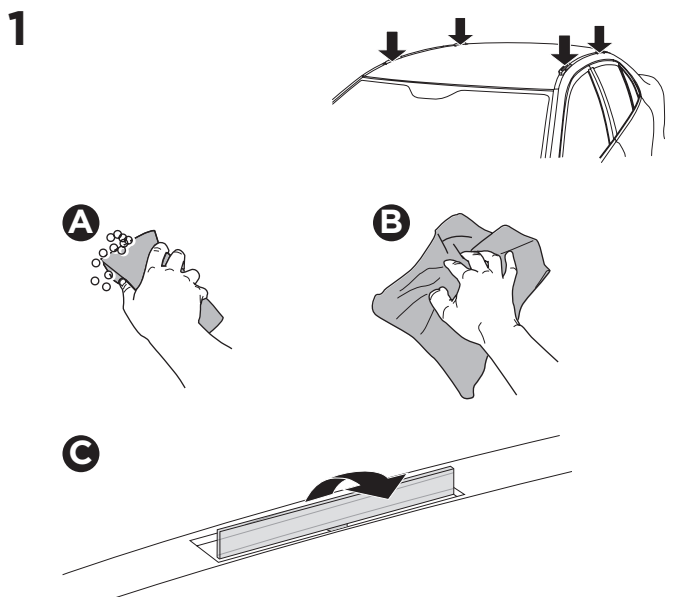

## Kit 187056

BMW 3-Series (G20), 4-dr Sedan, 19-

ISO 11154-E

This kit is only for vehicles with fixpoint mounting.

3

4

5

6