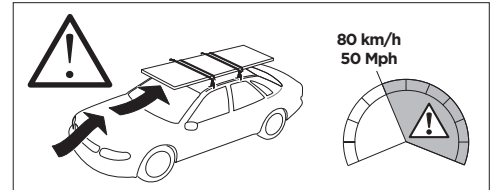

## Kit 187056

BMW 3-Series (G20), 4-dr Sedan, 19-

ISO 11154-E

This kit is only for vehicles with fixpoint mounting.

3

4

5

6