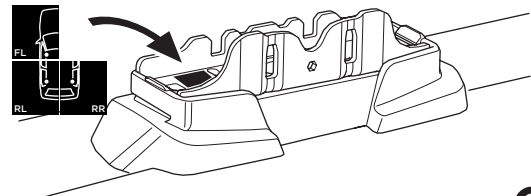

## Kit 187056

BMW 3-Series (G20), 4-dr Sedan, 19-

ISO 11154-E

This kit is only for vehicles with fixpoint mounting.

3

4

5

6