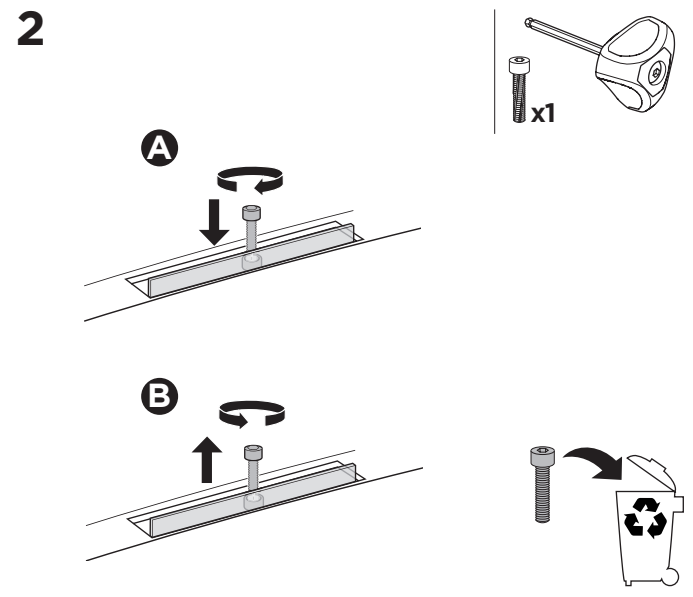

## Kit 187056

BMW 3-Series (G20), 4-dr Sedan, 19-

ISO 11154-E

This kit is only for vehicles with fixpoint mounting.

3

4

5

6