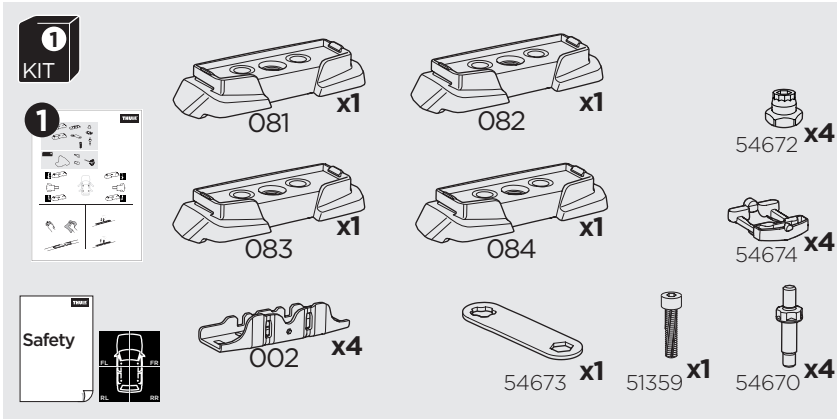

## Kit 187056

BMW 3-Series (G20), 4-dr Sedan, 19-

ISO 11154-E

This kit is only for vehicles with fixpoint mounting.

3

4

5

6