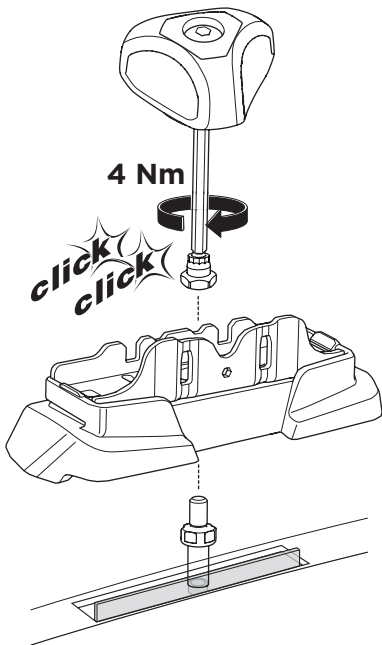

## Kit 187056

BMW 3-Series (G20), 4-dr Sedan, 19-

ISO 11154-E

This kit is only for vehicles with fixpoint mounting.

3

4

5

6