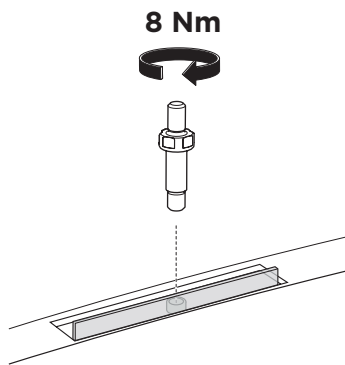

## Kit 187056

BMW 3-Series (G20), 4-dr Sedan, 19-

ISO 11154-E

This kit is only for vehicles with fixpoint mounting.

3

4

5

6