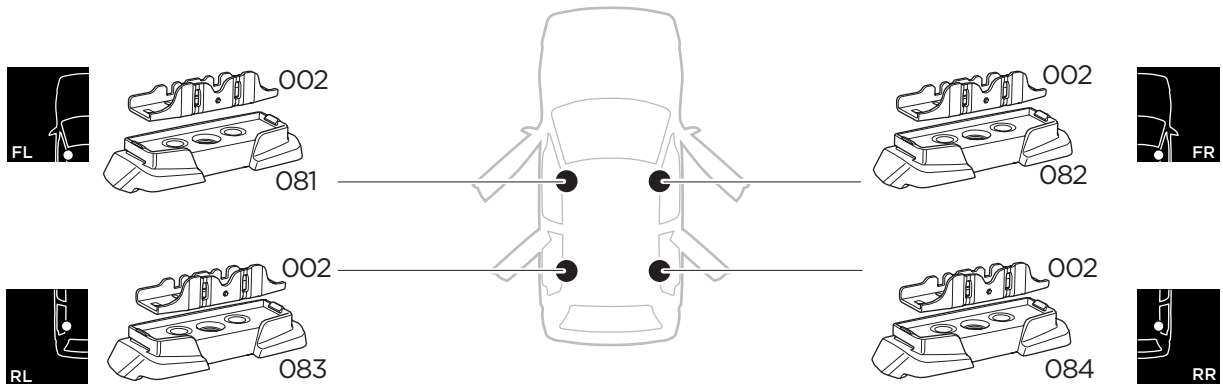

## Kit 187056

BMW 3-Series (G20), 4-dr Sedan, 19-

ISO 11154-E

This kit is only for vehicles with fixpoint mounting.

3

4

5

6