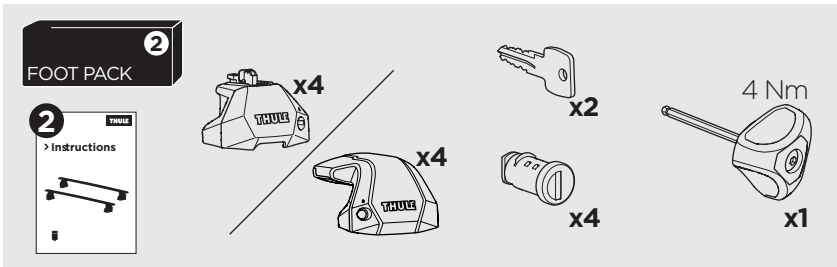

## Kit 187056

BMW 3-Series (G20), 4-dr Sedan, 19-

ISO 11154-E

This kit is only for vehicles with fixpoint mounting.

3

4

5

6