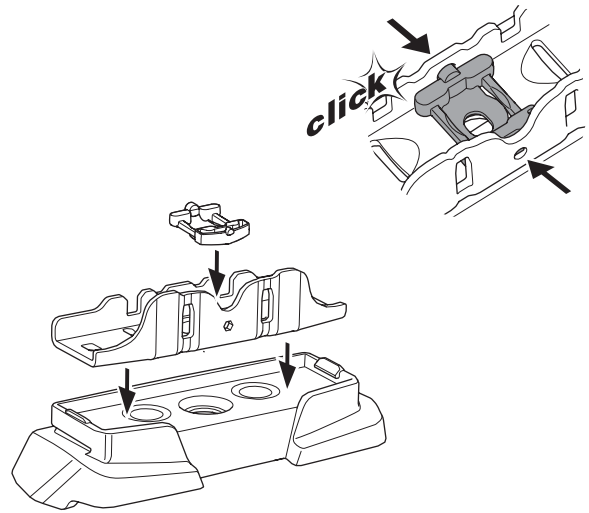

## Kit 187056

BMW 3-Series (G20), 4-dr Sedan, 19-

ISO 11154-E

This kit is only for vehicles with fixpoint mounting.

3

4

5

6