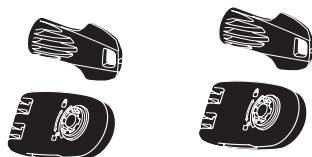

Thule Road Bike Adapter

9772

Thule AcuTight Knob

528

Thule Bike Frame Adapter

982

Thule Carbon Frame Protector

984

Thule Wheel Strap Locks

986

Thule Loading Ramp

9152

Thule 7-to-13-pin Adapter

9906

Thule 13-to-7-pin Adapter

9907