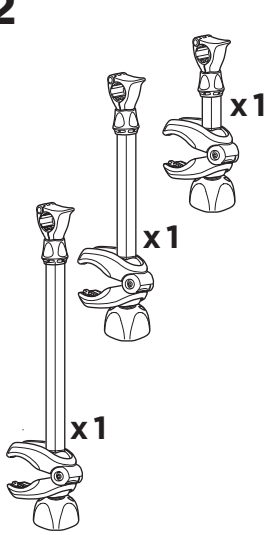

926002

CITY CRASH
Complies with ISO norm

19,0 kg

927002

CITY CRASH
Complies with ISO norm

18,9 kg

i

22-80 mm

Max 28,2 kg
Max 38,2 kg
Max 43,2 kg
Max 48,2 kg
Max 53,2 kg
Max 58,2 kg* 
Max 60 kg* 

1

-  x2
-  x2
-  x2
-  x2

A

B

C

D

2