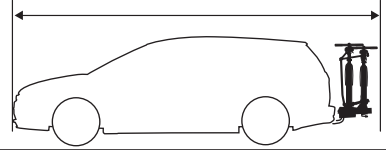

926002

CITY CRASH
Complies with ISO norm

19,0 kg

927002

CITY CRASH
Complies with ISO norm

18,9 kg

i

22-80 mm