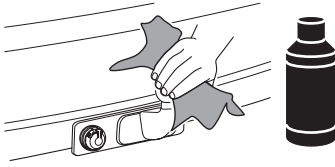

926002

CITY CRASH
Complies with ISO norm

19,0 kg

927002

CITY CRASH
Complies with ISO norm

18,9 kg

i

22-80 mm