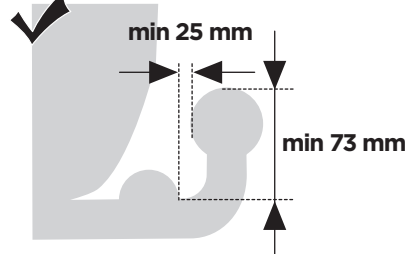

926002

CITY CRASH
Complies with ISO norm

19,0 kg

927002

CITY CRASH
Complies with ISO norm

18,9 kg

i

22-80 mm

D.1

Aluminium
or GGG40

ok

Not ok

i

50 kg
60 kg
65 kg
70 kg
75 kg
80 kg
>85 kg

Max 31 kg
Max 41 kg
Max 46 kg
Max 51 kg
Max 56 kg* 
Max 60 kg* 
Max 60 kg* 

50 kg
60 kg
65 kg
70 kg
75 kg
80 kg
>85 kg