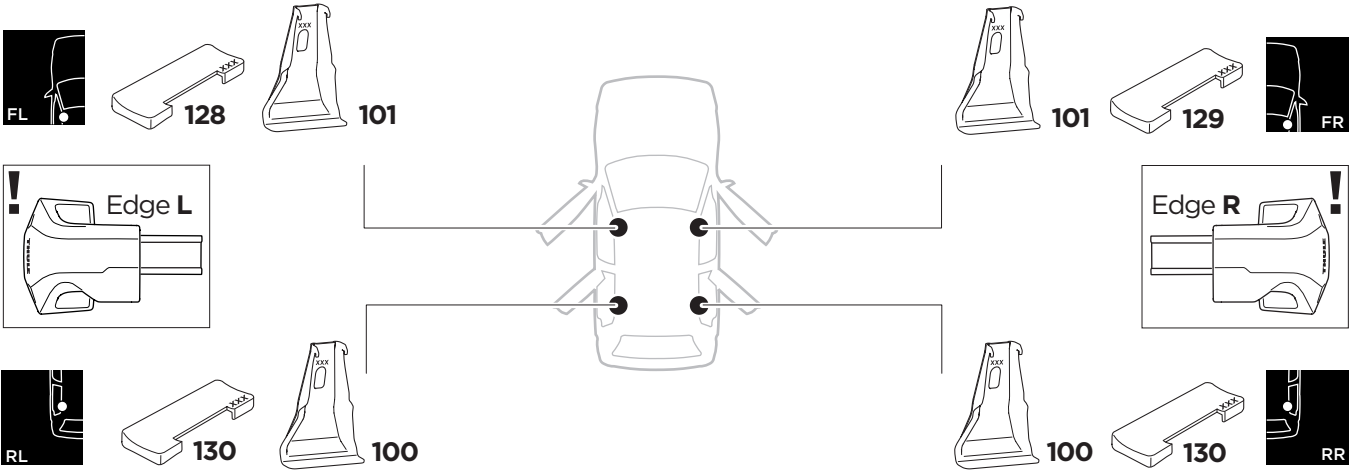

1

Kit 145024

AUDI A1, 5-dr Hatchback, 12-18

ISO 11154-E

THULE WingBar Evo	THULE WingBar Edge	THULE WingBar	THULE SquareBar	Evo X (scale)	Edge X (scale)
AUDI A1, 5-dr Hatchback, 12-18				35	I
THULE ProBar	THULE SlideBar				X (mm/inch)
AUDI A1, 5-dr Hatchback, 12-18				1001 mm / 39 3/8"	

THULE WingBar Evo	THULE WingBar Edge	THULE WingBar	THULE SquareBar	Evo Y (scale)	Edge Y (scale)
AUDI A1, 5-dr Hatchback, 12-18				33,5	L
THULE ProBar	THULE SlideBar				Y (mm/inch)
AUDI A1, 5-dr Hatchback, 12-18				986 mm / 38 7/8"	

	W (mm/inch)	Z (mm/inch)
AUDI A1, 5-dr Hatchback, 12-18	700 mm / 27 1/2"	200 mm / 7 7/8"