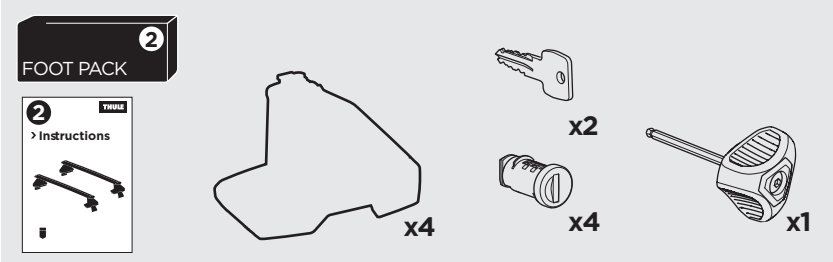

1

Kit 145024

AUDI A1, 5-dr Hatchback, 12-18

ISO 11154-E

THULE WingBar Evo	THULE WingBar Edge	THULE WingBar	THULE SquareBar	Evo X (scale)	Edge X (scale)
AUDI A1, 5-dr Hatchback, 12-18				35	I
THULE ProBar	THULE SlideBar				X (mm/inch)
AUDI A1, 5-dr Hatchback, 12-18				1001 mm / 39 3/8"	

THULE WingBar Evo	THULE WingBar Edge	THULE WingBar	THULE SquareBar	Evo Y (scale)	Edge Y (scale)
AUDI A1, 5-dr Hatchback, 12-18				33,5	L
THULE ProBar	THULE SlideBar				Y (mm/inch)
AUDI A1, 5-dr Hatchback, 12-18				986 mm / 38 7/8"	

	W (mm/inch)	Z (mm/inch)
AUDI A1, 5-dr Hatchback, 12-18	700 mm / 27 1/2"	200 mm / 7 7/8"