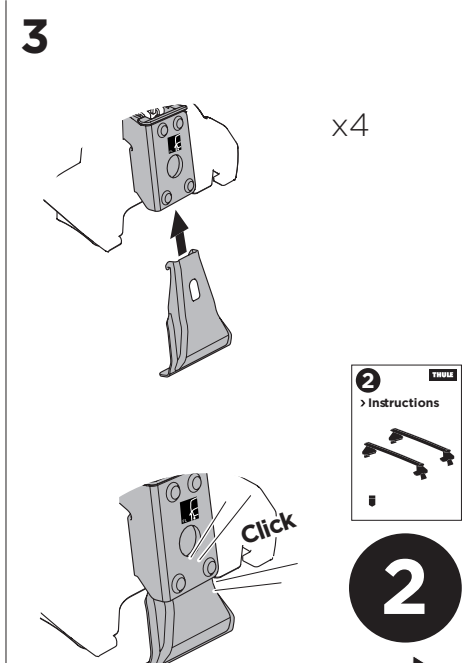

1

Kit 145024

AUDI A1, 5-dr Hatchback, 12-18

ISO 11154-E

THULE WingBar Evo	THULE WingBar Edge	THULE WingBar	THULE SquareBar	Evo X (scale)	Edge X (scale)
AUDI A1, 5-dr Hatchback, 12-18				35	I
THULE ProBar	THULE SlideBar				X (mm/inch)
AUDI A1, 5-dr Hatchback, 12-18				1001 mm / 39 3/8"	

THULE WingBar Evo	THULE WingBar Edge	THULE WingBar	THULE SquareBar	Evo Y (scale)	Edge Y (scale)
AUDI A1, 5-dr Hatchback, 12-18				33,5	L
THULE ProBar	THULE SlideBar				Y (mm/inch)
AUDI A1, 5-dr Hatchback, 12-18				986 mm / 38 7/8"	

	W (mm/inch)	Z (mm/inch)
AUDI A1, 5-dr Hatchback, 12-18	700 mm / 27 1/2"	200 mm / 7 7/8"