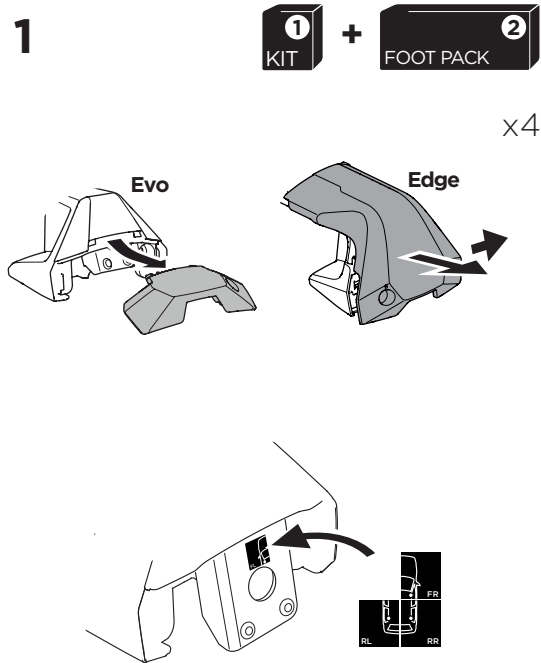

1

Kit 145024

AUDI A1, 5-dr Hatchback, 12-18

ISO 11154-E

THULE WingBar Evo	THULE WingBar Edge	THULE WingBar	THULE SquareBar	Evo X (scale)	Edge X (scale)
AUDI A1, 5-dr Hatchback, 12-18				35	I
THULE ProBar	THULE SlideBar				X (mm/inch)
AUDI A1, 5-dr Hatchback, 12-18				1001 mm / 39 3/8"	

THULE WingBar Evo	THULE WingBar Edge	THULE WingBar	THULE SquareBar	Evo Y (scale)	Edge Y (scale)
AUDI A1, 5-dr Hatchback, 12-18				33,5	L
THULE ProBar	THULE SlideBar				Y (mm/inch)
AUDI A1, 5-dr Hatchback, 12-18				986 mm / 38 7/8"	