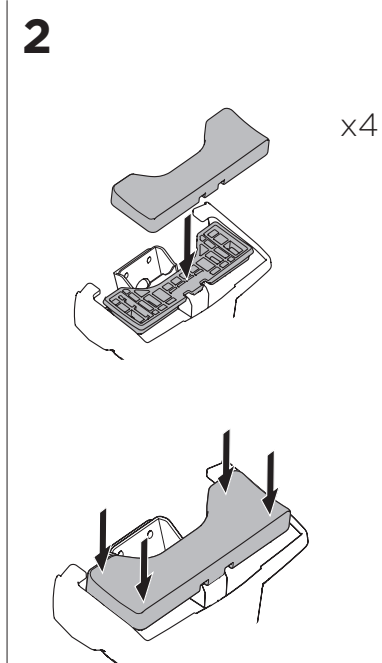

1

Kit 145024

AUDI A1, 5-dr Hatchback, 12-18

ISO 11154-E

THULE WingBar Evo	THULE WingBar Edge	THULE WingBar	THULE SquareBar	Evo X (scale)	Edge X (scale)
AUDI A1, 5-dr Hatchback, 12-18				35	I
THULE ProBar	THULE SlideBar				X (mm/inch)
AUDI A1, 5-dr Hatchback, 12-18				1001 mm / 39 3/8"	

THULE WingBar Evo	THULE WingBar Edge	THULE WingBar	THULE SquareBar	Evo Y (scale)	Edge Y (scale)
AUDI A1, 5-dr Hatchback, 12-18				33,5	L
THULE ProBar	THULE SlideBar				Y (mm/inch)
AUDI A1, 5-dr Hatchback, 12-18				986 mm / 38 7/8"	

	W (mm/inch)	Z (mm/inch)
AUDI A1, 5-dr Hatchback, 12-18	700 mm / 27 1/2"	200 mm / 7 7/8"