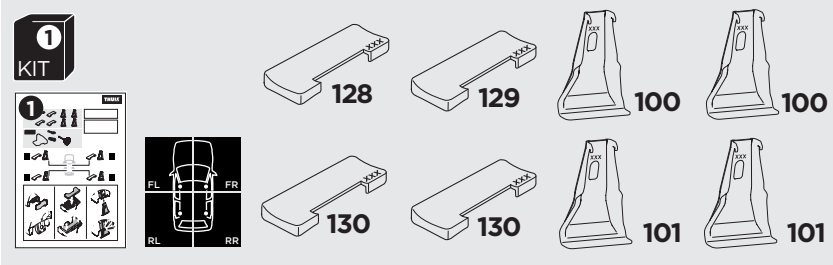

1

Kit 145024

AUDI A1, 5-dr Hatchback, 12-18

ISO 11154-E

THULE WingBar Evo	THULE WingBar Edge	THULE WingBar	THULE SquareBar	Evo X (scale)	Edge X (scale)
AUDI A1, 5-dr Hatchback, 12-18				35	I
THULE ProBar	THULE SlideBar				X (mm/inch)
AUDI A1, 5-dr Hatchback, 12-18				1001 mm / 39 3/8"	

THULE WingBar Evo	THULE WingBar Edge	THULE WingBar	THULE SquareBar	Evo Y (scale)	Edge Y (scale)
AUDI A1, 5-dr Hatchback, 12-18				33,5	L
THULE ProBar	THULE SlideBar				Y (mm/inch)
AUDI A1, 5-dr Hatchback, 12-18				986 mm / 38 7/8"	

	W (mm/inch)	Z (mm/inch)
AUDI A1, 5-dr Hatchback, 12-18	700 mm / 27 1/2"	200 mm / 7 7/8"