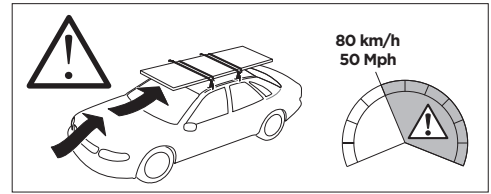

1

Kit 145024

AUDI A1, 5-dr Hatchback, 12-18

ISO 11154-E