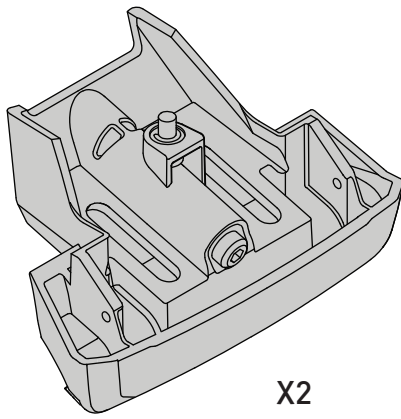

K775

Fitting Kit

MAX kg (lb)					
		F 	T 	HD 	P 
Hyundai Santa Fe 5dr SUV 2012-14	NZ, AU, ZA, CN				75 kg (165 lb)
Hyundai Santa Fe 5dr SUV 2012+	EU				75 kg (165 lb)
Hyundai Santa Fe 5dr SUV 2013+	US				75 kg (165 lb)
Hyundai Santa Fe 5dr SUV 2015+	NZ, AU, ZA, CN				75 kg (165 lb)

CONTENTS • CONTENUTO • CONTENIDO • INHALT • CONTENUTI

X2

X2

X1

X8

Flush Bar (F)

Through Bar (T)

Heavy Duty Bar (HD)

Square Bar/P-Bar (P)

K775

1.1 kg (2.5 lbs.)

2X

2X

14

2X

15

4X

16

4X

17

4X

18

3Nm
(27 in-lb)

4X