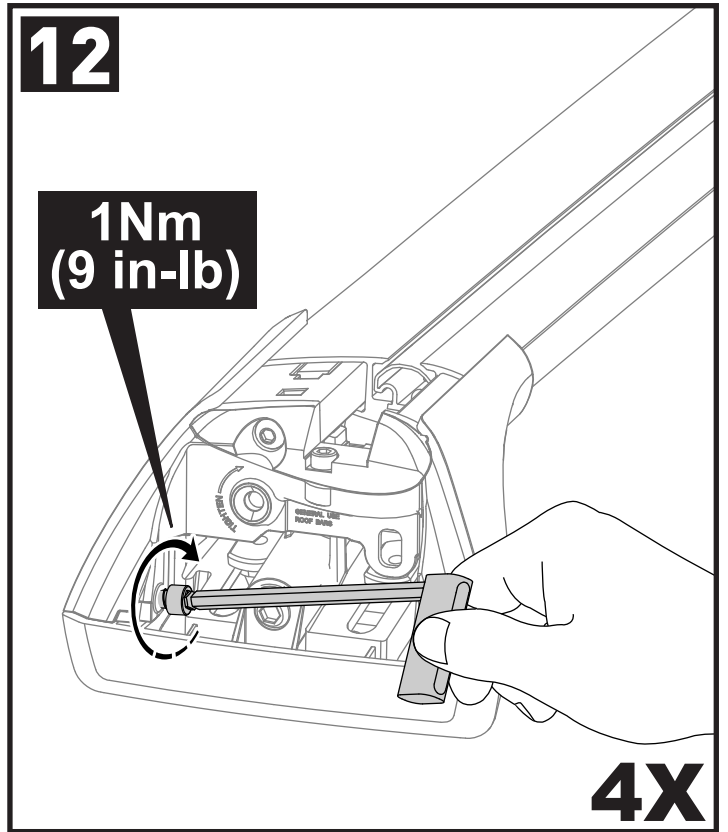

Square Bar/P-Bar (P)

K775

1.1 kg (2.5 lbs.)

2X

2X

14

2X

15

4X

16

4X

17

4X

18

3Nm
(27 in-lb)

4X