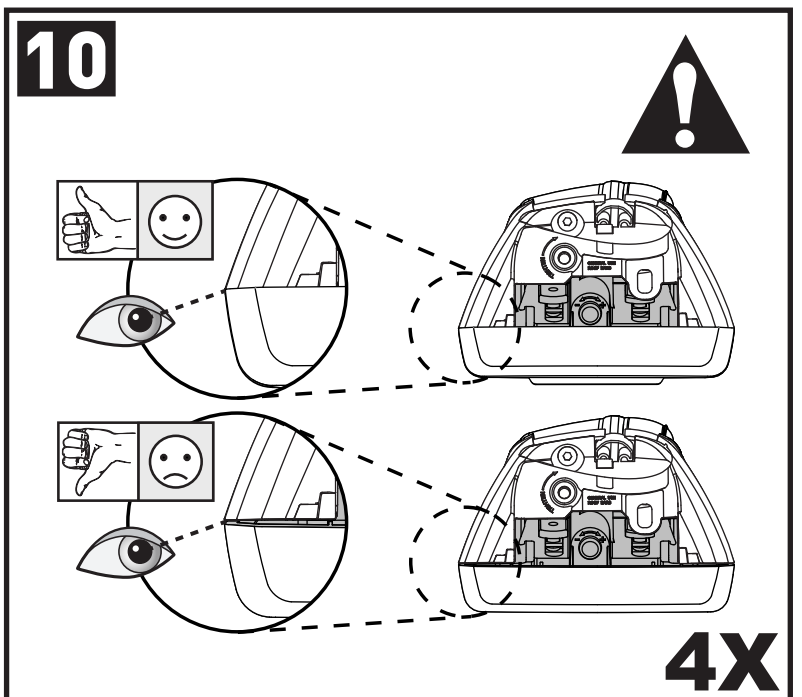

Square Bar/P-Bar (P)

K775

1.1 kg (2.5 lbs.)

2X

2X

14

2X

15

4X

16

4X

17

4X

18

3Nm
(27 in-lb)

4X