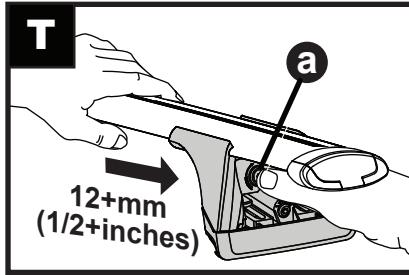

Square Bar/P-Bar (P)

K775

1.1 kg (2.5 lbs.)

2X

2X

14

2X

15

4X

16

4X

17

4X

18

3Nm
(27 in-lb)

4X