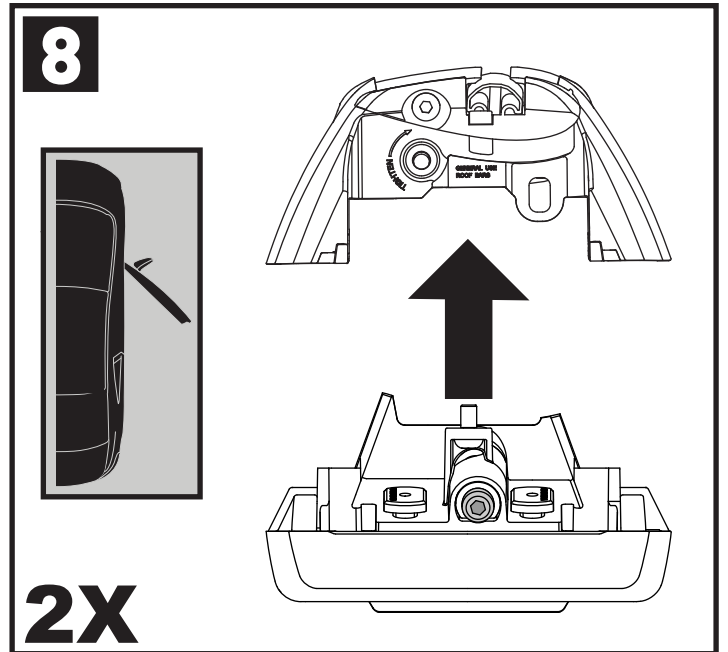

Square Bar/P-Bar (P)

K775

1.1 kg (2.5 lbs.)

2X

2X

14

2X

15

4X

16

4X

17

4X

18

3Nm
(27 in-lb)

4X