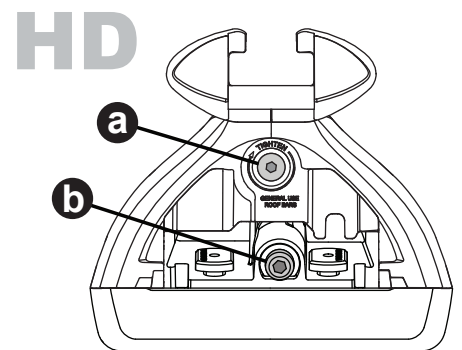

CONTENTS • CONTENUTO • CONTENIDO • INHALT • CONTENUTI

X2

X2

X1

X8

Flush Bar (F)

Through Bar (T)

Heavy Duty Bar (HD)

Square Bar/P-Bar (P)

K775

1.1 kg (2.5 lbs.)

2X

2X

14

2X

15

4X

16

4X

17

4X

18

3Nm
(27 in-lb)

4X