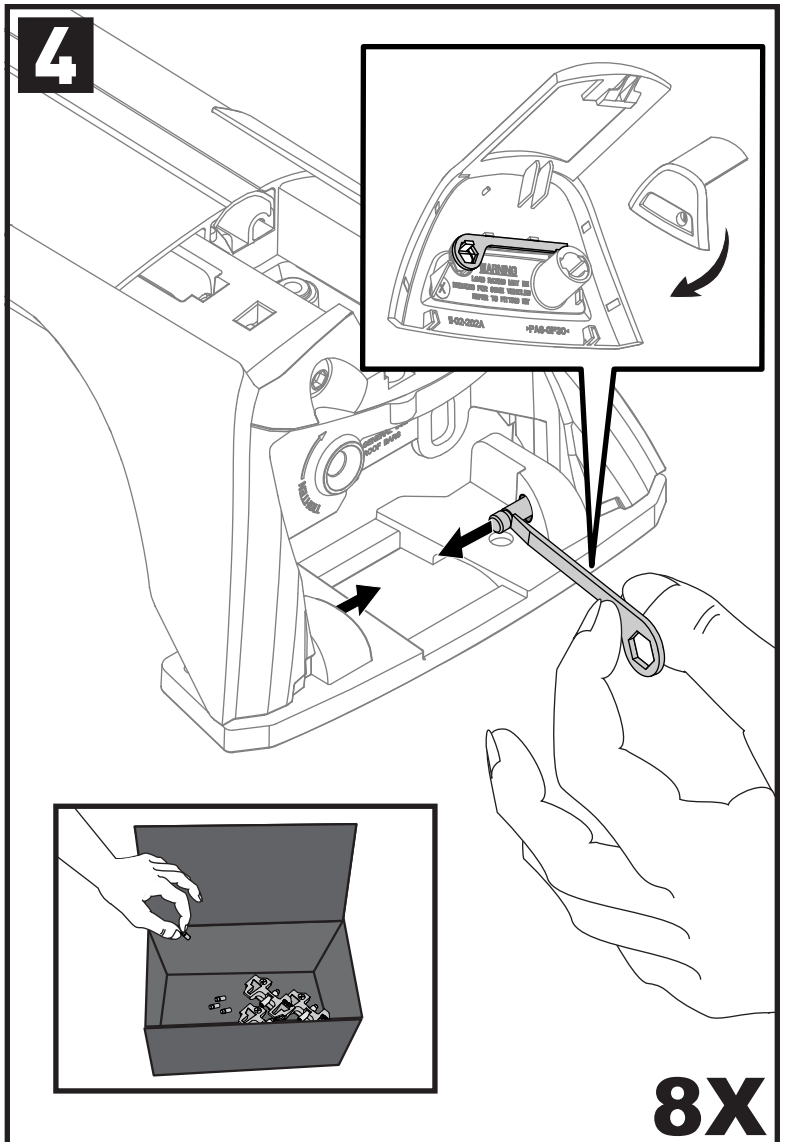

Square Bar/P-Bar (P)

K775

1.1 kg (2.5 lbs.)

2X

2X

14

2X

15