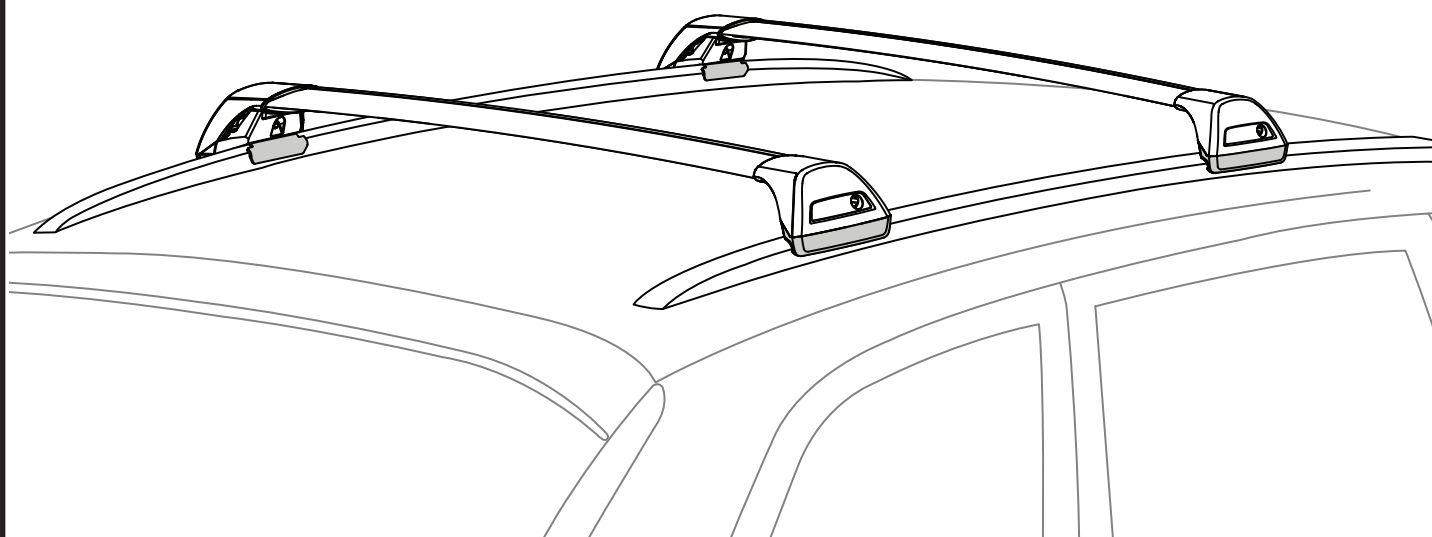

K775

Fitting Kit

MAX kg (lb)					
		F	T	HD	P
Hyundai Santa Fe 5dr SUV 2012-14	NZ, AU, ZA, CN				75 kg (165 lb)
Hyundai Santa Fe 5dr SUV 2012+	EU				75 kg (165 lb)
Hyundai Santa Fe 5dr SUV 2013+	US				75 kg (165 lb)
Hyundai Santa Fe 5dr SUV 2015+	NZ, AU, ZA, CN				75 kg (165 lb)