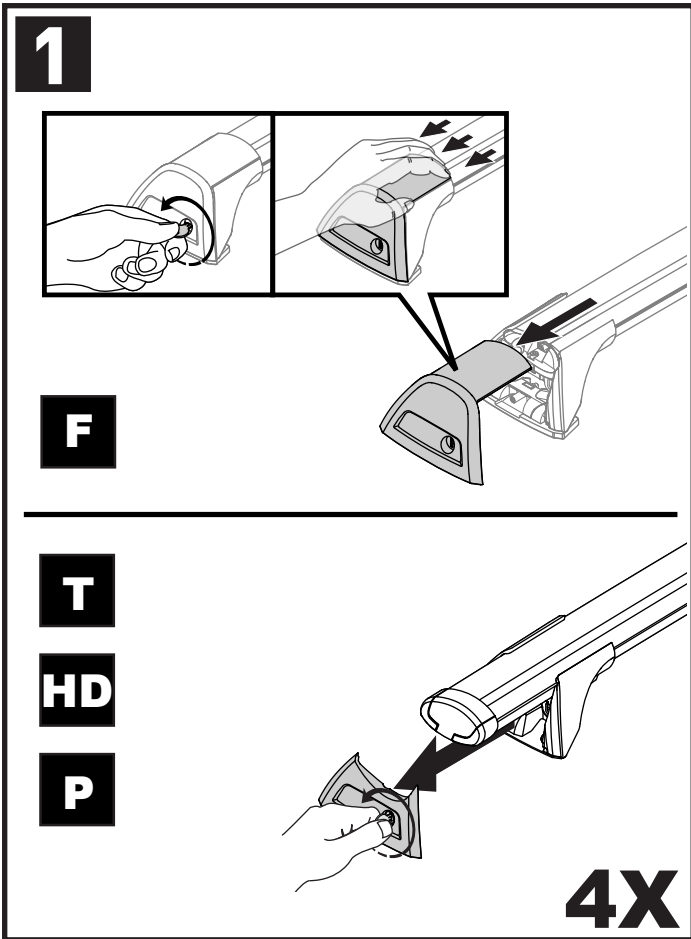

Square Bar/P-Bar (P)

K775

1.1 kg (2.5 lbs.)

2X

2X

14

2X

15