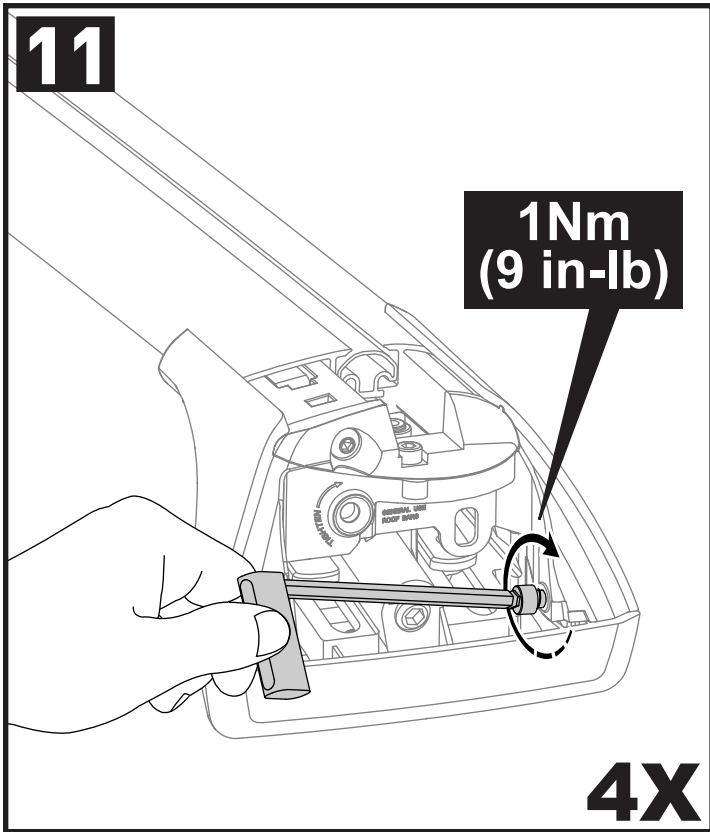

Square Bar/P-Bar (P)

K775

1.1 kg (2.5 lbs.)

2X

2X

14

2X

15