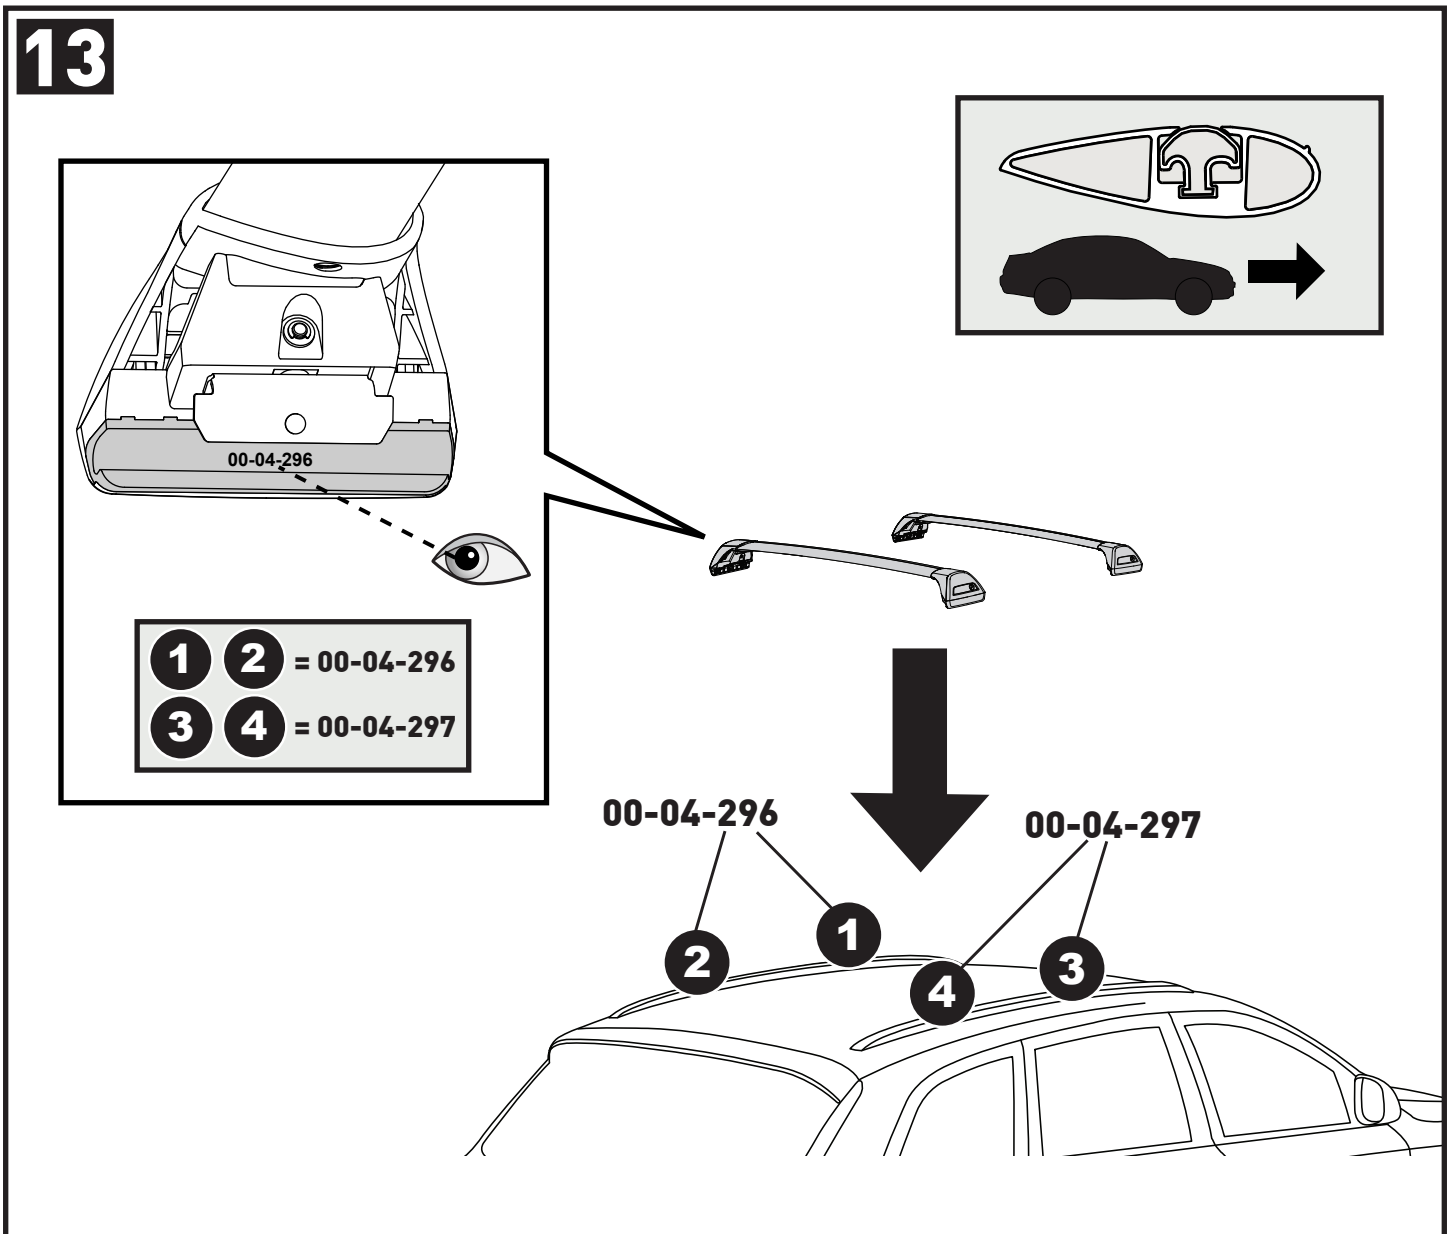

Square Bar/P-Bar (P)

K775

1.1 kg (2.5 lbs.)

2X

2X

14

2X

15

4X

16

4X

17

4X

18

3Nm
(27 in-lb)

4X