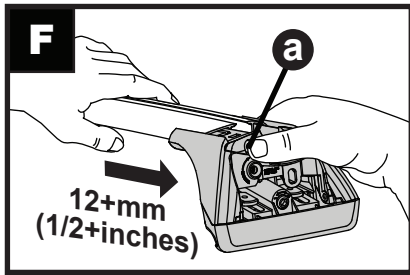

Square Bar/P-Bar (P)

K775

1.1 kg (2.5 lbs.)

2X

2X

14

2X

15

4X

16

4X

17

4X

18

3Nm
(27 in-lb)

4X