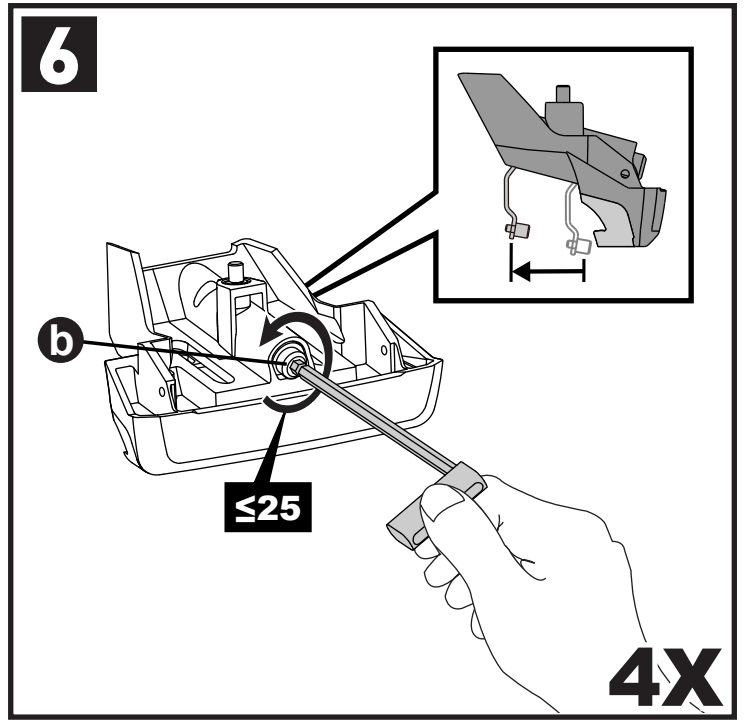

Square Bar/P-Bar (P)

K775

1.1 kg (2.5 lbs.)

2X

2X

14

2X

15