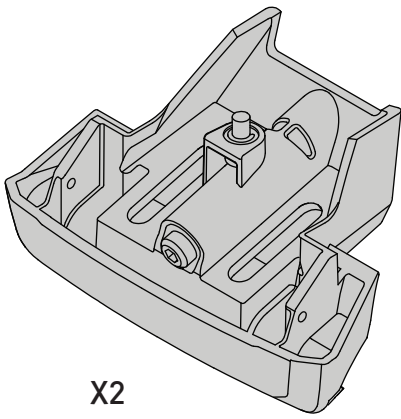

CONTENTS • CONTENUTO • CONTENIDO • INHALT • CONTENUTI

X2

X2

X1

X8

Flush Bar (F)

Through Bar (T)

Heavy Duty Bar (HD)

Square Bar/P-Bar (P)

K775

1.1 kg (2.5 lbs.)

2X

2X

14

2X

15

4X

16

4X

17

4X

18

3Nm
(27 in-lb)

4X