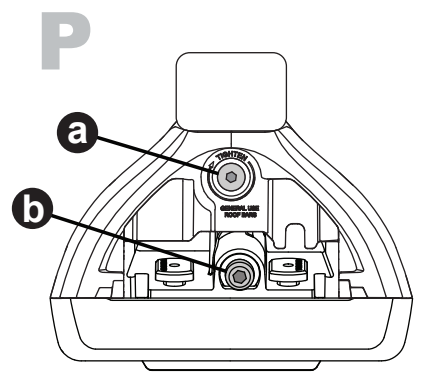

Square Bar/P-Bar (P)

K775

1.1 kg (2.5 lbs.)

2X

2X

14

2X

15

4X

16

4X

17

4X

18

3Nm
(27 in-lb)

4X