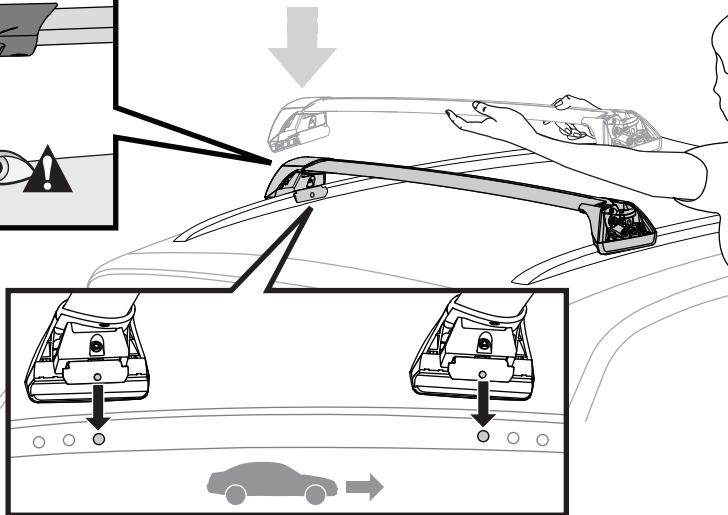

Square Bar/P-Bar (P)

K775

1.1 kg (2.5 lbs.)

2X

2X

14

2X

15