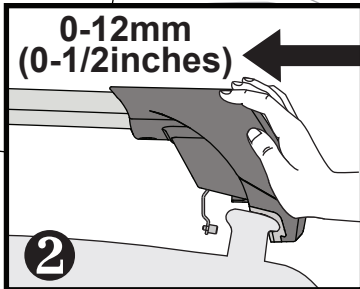

Square Bar/P-Bar (P)

K775

1.1 kg (2.5 lbs.)

2X

2X

14

2X

15

4X

16

4X

17

4X

18

3Nm
(27 in-lb)

4X