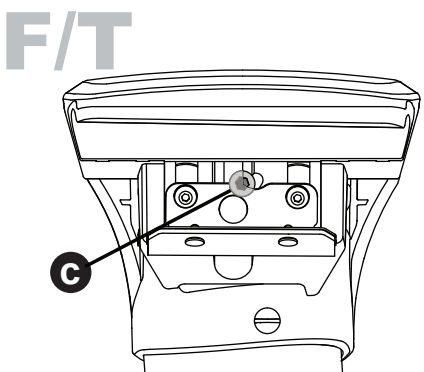

CONTENTS • CONTENUTO • CONTENIDO • INHALT • CONTENUTI

X2

X2

X1

X8

Flush Bar (F)

Through Bar (T)

Heavy Duty Bar (HD)

Square Bar/P-Bar (P)

K775

1.1 kg (2.5 lbs.)

2X

2X

14

2X

15