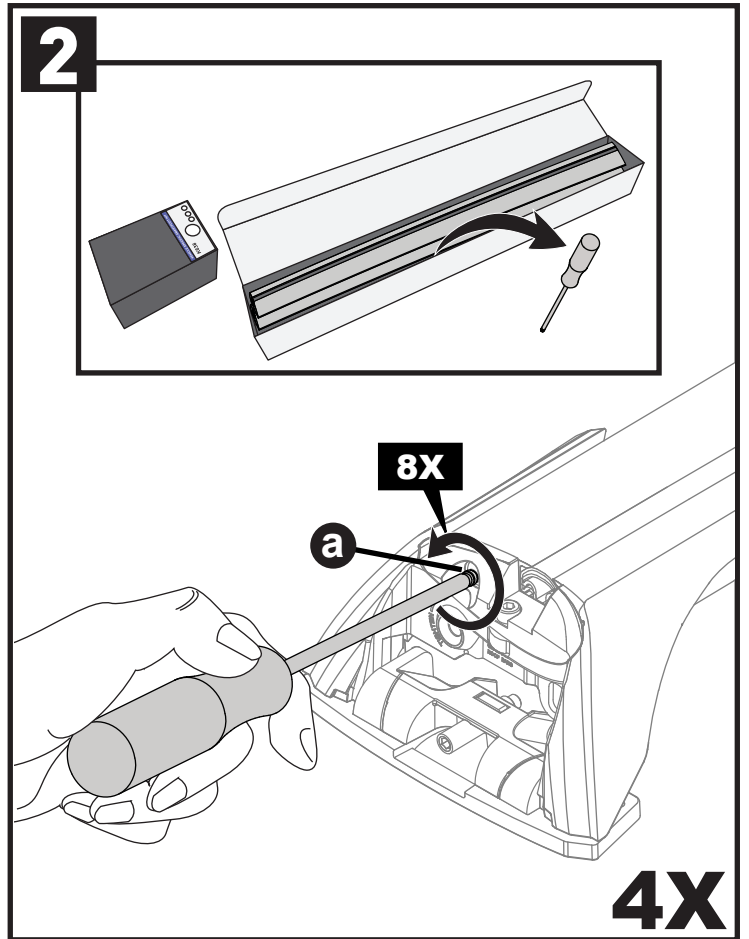

Square Bar/P-Bar (P)

K775

1.1 kg (2.5 lbs.)

2X

2X

14

2X

15