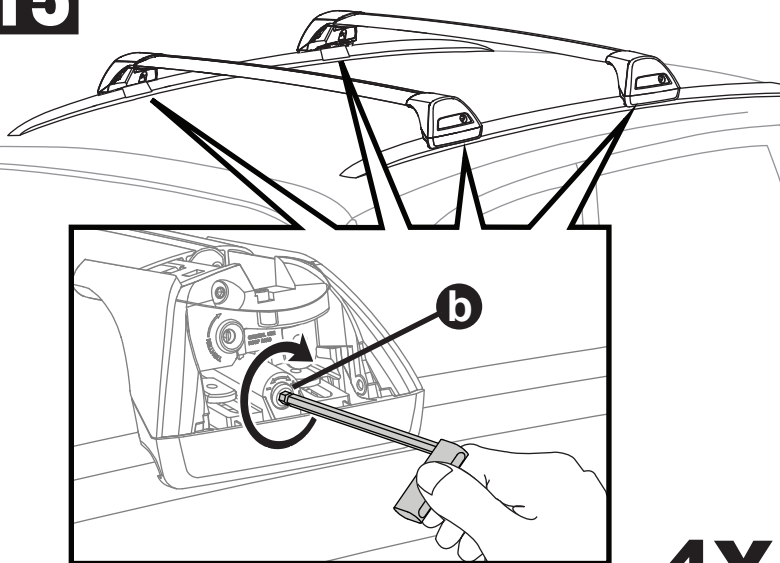

Square Bar/P-Bar (P)

K775

1.1 kg (2.5 lbs.)

2X

2X

14

2X

15