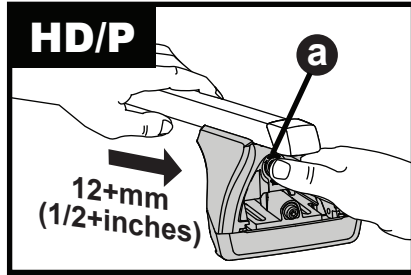

Square Bar/P-Bar (P)

K775

1.1 kg (2.5 lbs.)

2X

2X

14

2X

15