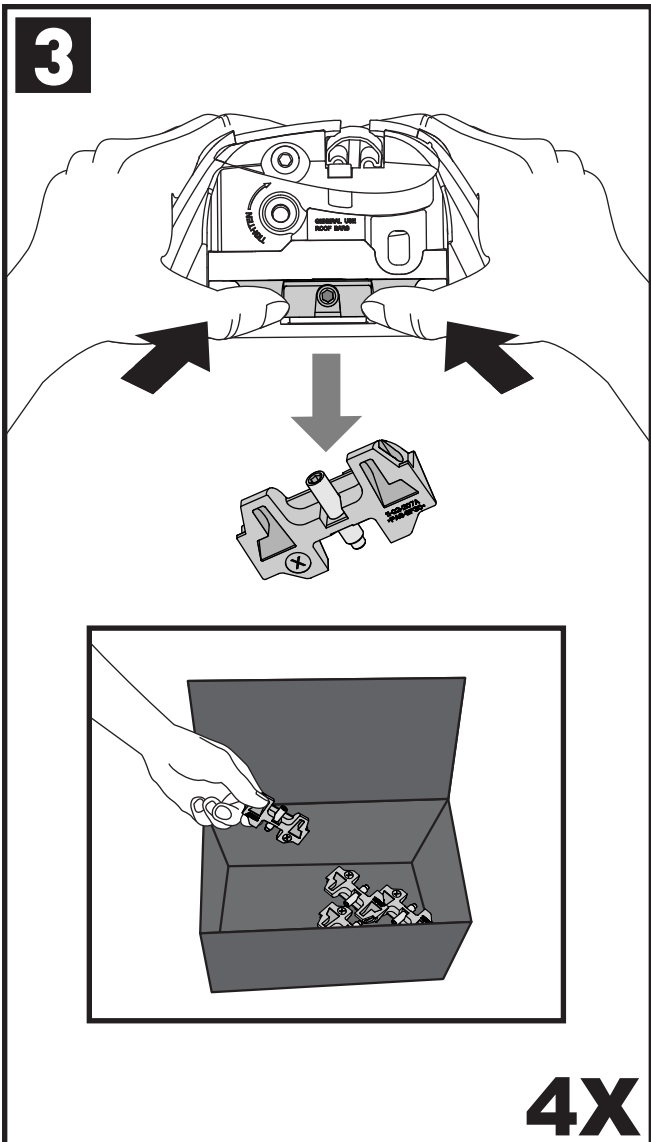

Square Bar/P-Bar (P)

K775

1.1 kg (2.5 lbs.)

2X

2X

14

2X

15