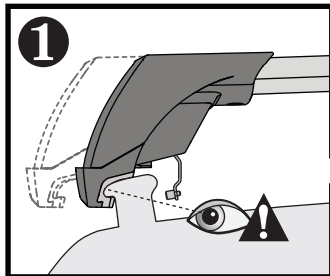

Square Bar/P-Bar (P)

K775

1.1 kg (2.5 lbs.)

2X

2X

14

2X

15