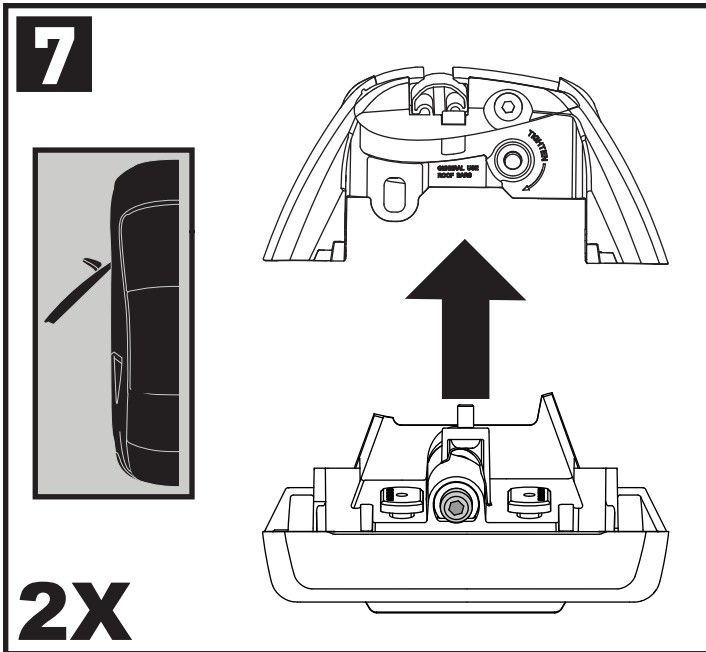

Square Bar/P-Bar (P)

K775

1.1 kg (2.5 lbs.)

2X

2X

14

2X

15

4X

16

4X

17

4X

18

3Nm
(27 in-lb)

4X