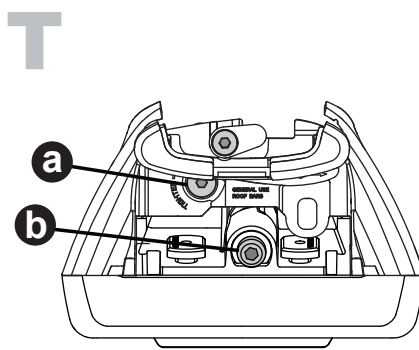

CONTENTS • CONTENUTO • CONTENIDO • INHALT • CONTENUTI

X2

X2

X1

X8

Flush Bar (F)

Through Bar (T)

Heavy Duty Bar (HD)

Square Bar/P-Bar (P)

K775

1.1 kg (2.5 lbs.)

2X

2X

14

2X

15

4X

16

4X

17

4X

18

3Nm
(27 in-lb)

4X