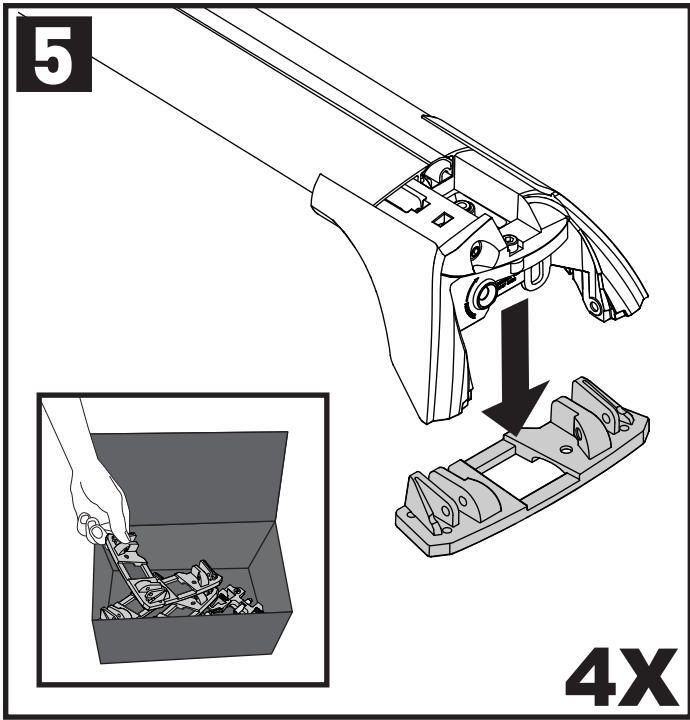

Square Bar/P-Bar (P)

K775

1.1 kg (2.5 lbs.)

2X

2X

14

2X

15